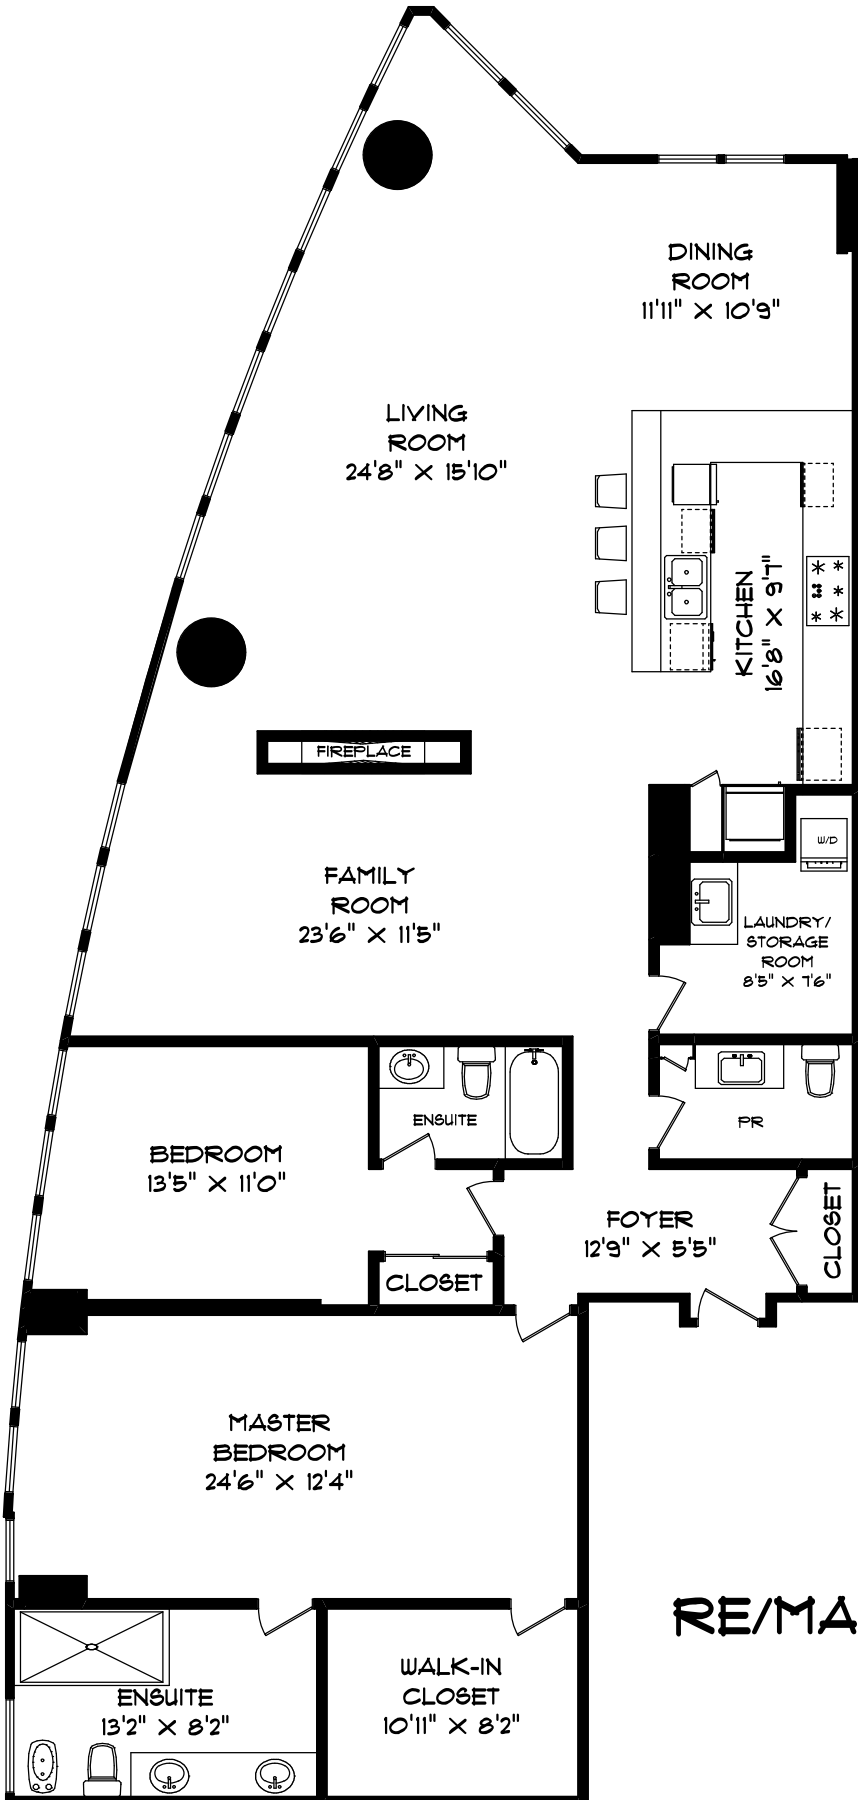

UNIT 2801-837 WEST HASTINGS STREET
VANCOUVER

STRATA PLAN 2198 SQ.FT.

Seevirtual360.com

- FLOOR PLANS - - - - - MAR 09 -

ROOM SIZES SHOULD BE CONSIDERED APPROXIMATE.
MEASUREMENTS ARE FOR PROMOTIONAL USE ONLY
AND ARE SUBJECT TO CERTIFICATION. E & O E.

604.575.1244

DONNA LEYLAND
604-765-9191

KARIN SMITH
604-787-3720

RE/MAX SELECT PROPERTIES